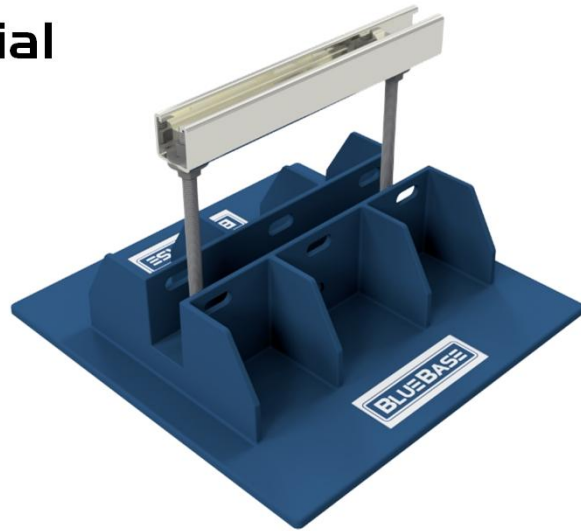

HARDGARD

HARDGARD, LLC

Austin, TX

sales@hardgard.net

1-84-HARD-GARD

1-844-278-4278

BlueBase by HardGard

Support bases by HardGard for roof mounted equipment and assemblies

- UV resistant **material**
- Use to support
 - Piping
 - Ducts
 - Strut frames
 - Condensing units
 - Solar panels
 - Signage
- Ready for strut **attachment** – horizontal, vertical, or angled
- Low profile at less than 4.5" tall
- Galvanized hardware included

BlueBase by HardGard

BlueBase by HardGard

BlueBase Specifications

- Reinforced polypropylene construction
- Galvanized steel hardware
- 16" X 16" foot print
- 500 pound weight limit
- 1/4" rubber roof protection pad sold separate

BlueBase by HardGard

BlueBase by HardGard

How to Order

- Sold in cartons of 4 BlueBases. Each base includes two galvanized bolts, nuts, and washers.
- ¼" thick rubber pads sold separately.
- Send your purchase order to HardGard sales@hardgard.net Be sure to include:
 - PO#
 - Job Name
 - Ship to address (P.O. boxes not allowed)