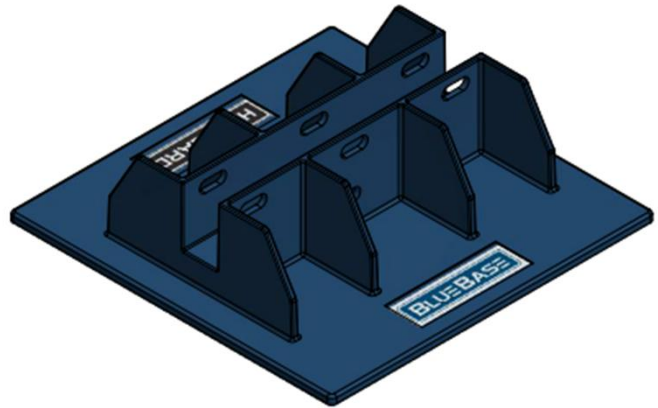

- UV resistant **material**
- Use to support
 - Piping
 - Ducts
 - Strut frames
 - Condensing units
 - Solar panels
 - Signage
- Ready for strut **attachment** – horizontal, vertical, or angled
- Low profile at less than 4.5" tall
- Galvanized hardware included

BlueBase by HardGard

BlueBase by HardGard

BlueBase Specifications

- Reinforced polypropylene construction
- Galvanized steel hardware
- 16" X 16" foot print
- 500 pound weight limit
- 1/4" rubber roof protection pad sold separate