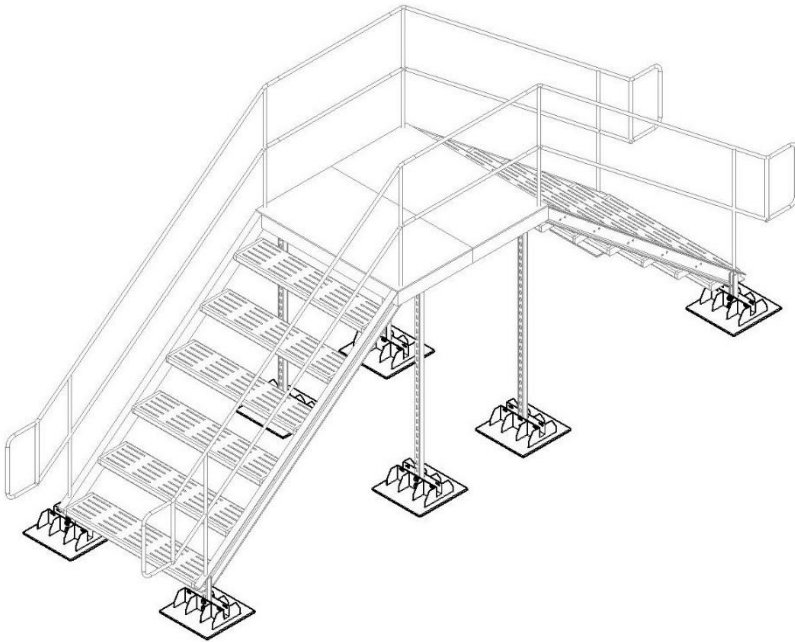

- UV resistant **material**
- Use to support
 - Piping
 - Ducts
 - Strut frames
 - Condensing units
 - Solar panels
 - Signage
- Ready for strut **attachment** – horizontal, vertical, or angled
- Low profile at less than 4.5" tall
- Galvanized hardware included

BlueBase by HardGard

BlueBase by HardGard

BlueBase Specifications

- Reinforced polypropylene construction
- Galvanized steel hardware
- 16" X 16" foot print
- 500 pound weight limit
- 1/4" rubber roof protection pad sold separate