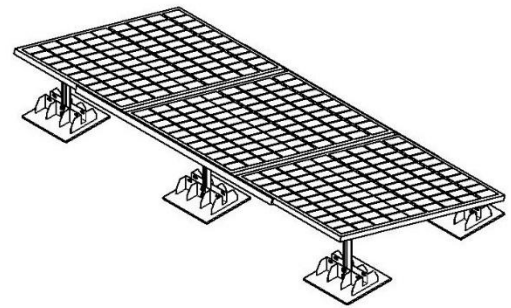

- UV resistant **material**
- Use to support
 - Piping
 - Ducts
 - Strut frames
 - Condensing units
 - Solar panels
 - Signage
- Ready for strut **attachment** – horizontal, vertical, or angled
- Low profile at less than 4.5" tall
- Galvanized hardware included

BlueBase by HardGard

BlueBase by HardGard

BlueBase Specifications

- Reinforced polypropylene construction
- Galvanized steel hardware
- 16" X 16" foot print
- 500 pound weight limit
- 1/4" rubber roof protection pad sold separate