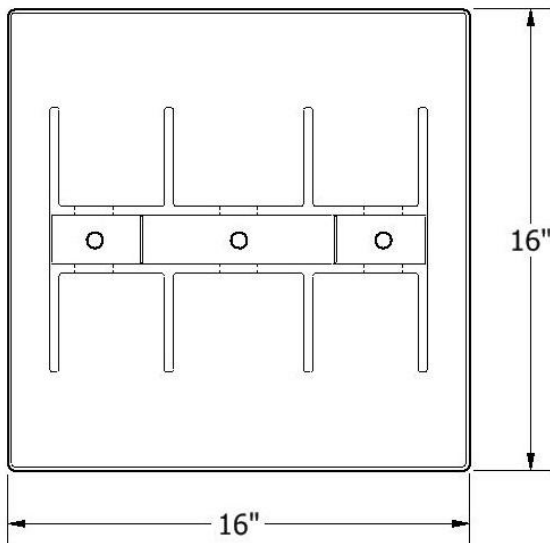

- UV resistant **material**
- Use to support
 - Piping
 - Ducts
 - Strut frames
 - Condensing units
 - Solar panels
 - Signage
- Ready for strut **attachment** – horizontal, vertical, or angled
- Low profile at less than 4.5" tall
- Galvanized hardware included

BlueBase by HardGard

BlueBase by HardGard

BlueBase Specifications

- Reinforced polypropylene construction
- Galvanized steel hardware
- 16" X 16" foot print
- 500 pound weight limit
- 1/4" rubber roof protection pad sold separate