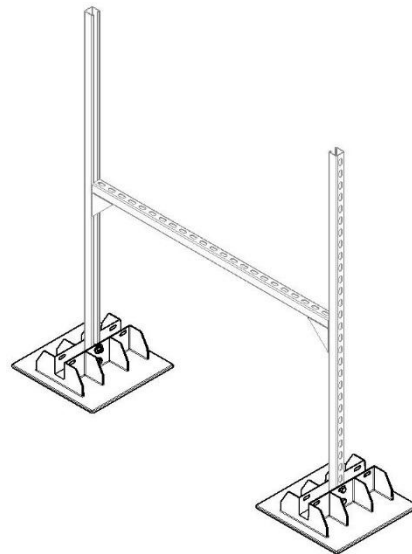

- UV resistant **material**
- Use to support
 - Piping
 - Ducts
 - Strut frames
 - Condensing units
 - Solar panels
 - Signage
- Ready for strut **attachment** – horizontal, vertical, or angled
- Low profile at less than 4.5" tall
- Galvanized hardware included

BlueBase by HardGard

BlueBase by HardGard

BlueBase Specifications

- Reinforced polypropylene construction
- Galvanized steel hardware
- 16" X 16" foot print
- 500 pound weight limit
- 1/4" rubber roof protection pad sold separate