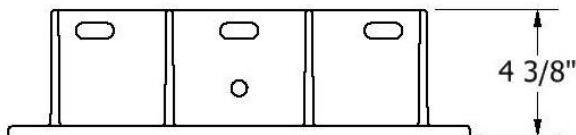

- UV resistant **material**
- Use to support
 - Piping
 - Ducts
 - Strut frames
 - Condensing units
 - Solar panels
 - Signage
- Ready for strut **attachment** – horizontal, vertical, or angled
- Low profile at less than 4.5" tall
- Galvanized hardware included

BlueBase by HardGard

BlueBase by HardGard

BlueBase Specifications

- Reinforced polypropylene construction
- Galvanized steel hardware
- 16" X 16" foot print
- 500 pound weight limit
- 1/4" rubber roof protection pad sold separate