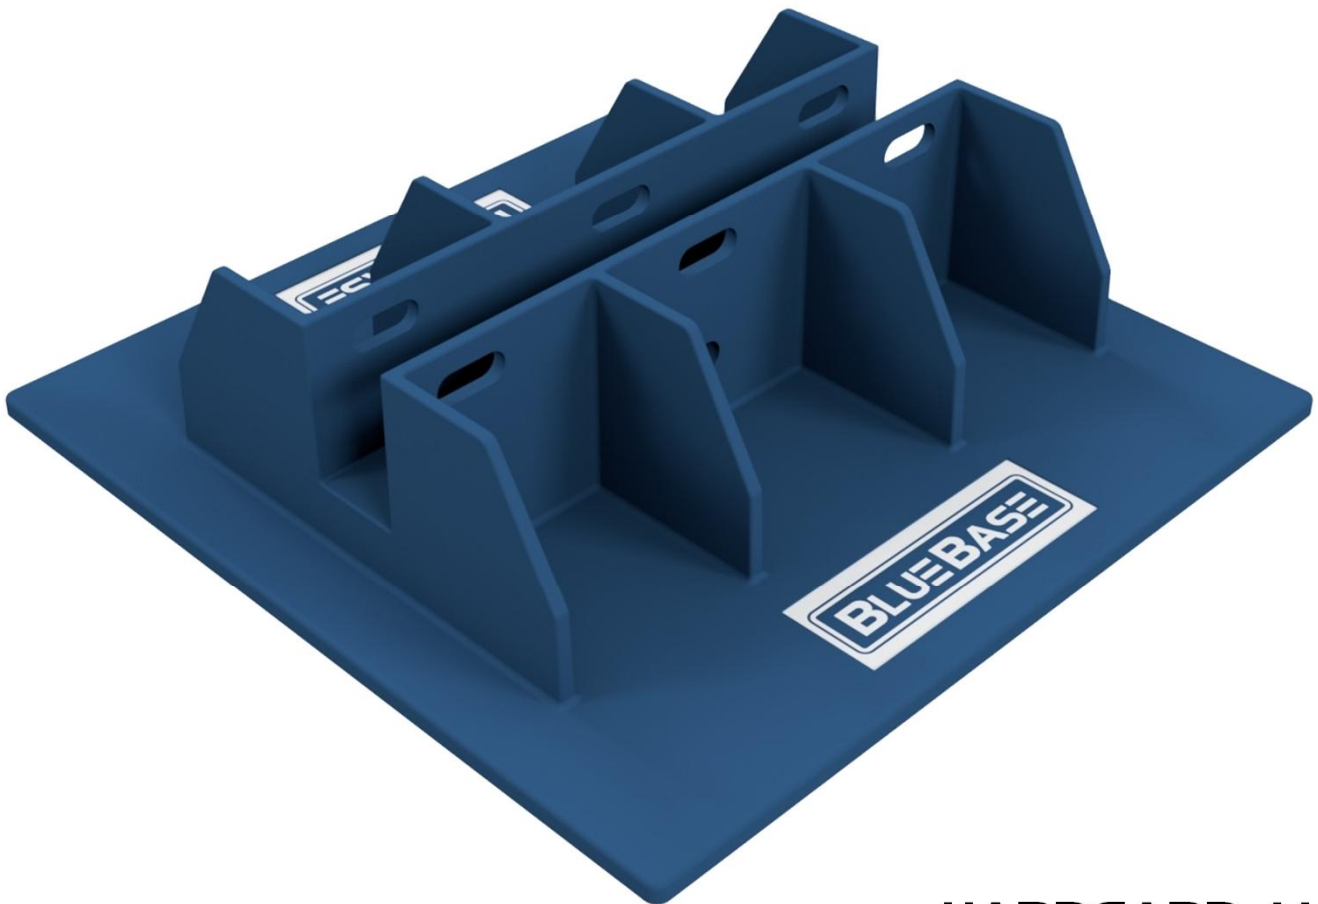

HARDGARD

HARDGARD, LLC

Austin, TX

sales@hardgard.net

1-84-HARD-GARD

1-844-278-4278