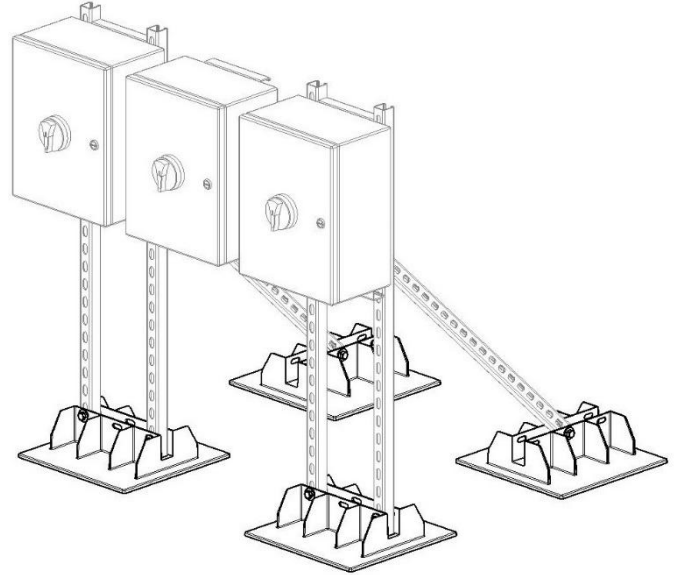

- UV resistant **material**
- Use to support
 - Piping
 - Ducts
 - Strut frames
 - Condensing units
 - Solar panels
 - Signage
- Ready for strut **attachment** – horizontal, vertical, or angled
- Low profile at less than 4.5" tall
- Galvanized hardware included

BlueBase by HardGard

BlueBase by HardGard

BlueBase Specifications

- Reinforced polypropylene construction
- Galvanized steel hardware
- 16" X 16" foot print
- 500 pound weight limit
- 1/4" rubber roof protection pad sold separate