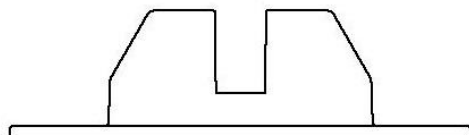

- UV resistant **material**
- Use to support
 - Piping
 - Ducts
 - Strut frames
 - Condensing units
 - Solar panels
 - Signage
- Ready for strut **attachment** – horizontal, vertical, or angled
- Low profile at less than 4.5" tall
- Galvanized hardware included

BlueBase by HardGard

BlueBase by HardGard

BlueBase Specifications

- Reinforced polypropylene construction
- Galvanized steel hardware
- 16" X 16" foot print
- 500 pound weight limit
- 1/4" rubber roof protection pad sold separate