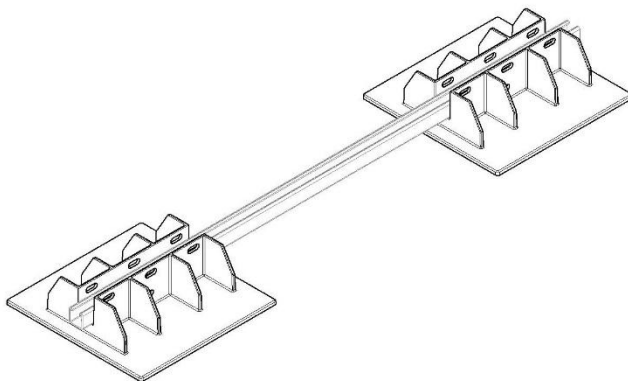

- UV resistant **material**
- Use to support
 - Piping
 - Ducts
 - Strut frames
 - Condensing units
 - Solar panels
 - Signage
- Ready for strut **attachment** – horizontal, vertical, or angled
- Low profile at less than 4.5" tall
- Galvanized hardware included

BlueBase by HardGard

BlueBase by HardGard

BlueBase Specifications

- Reinforced polypropylene construction
- Galvanized steel hardware
- 16" X 16" foot print
- 500 pound weight limit
- 1/4" rubber roof protection pad sold separate