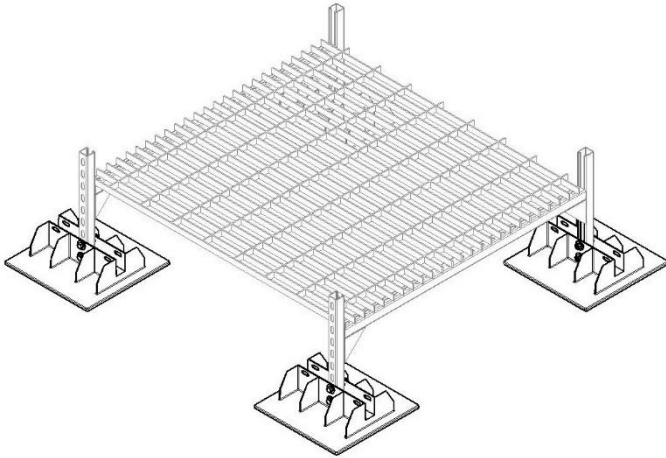

- UV resistant **material**
- Use to support
 - Piping
 - Ducts
 - Strut frames
 - Condensing units
 - Solar panels
 - Signage
- Ready for strut **attachment** – horizontal, vertical, or angled
- Low profile at less than 4.5" tall
- Galvanized hardware included

BlueBase by HardGard

BlueBase by HardGard

BlueBase Specifications

- Reinforced polypropylene construction
- Galvanized steel hardware
- 16" X 16" foot print
- 500 pound weight limit
- 1/4" rubber roof protection pad sold separate