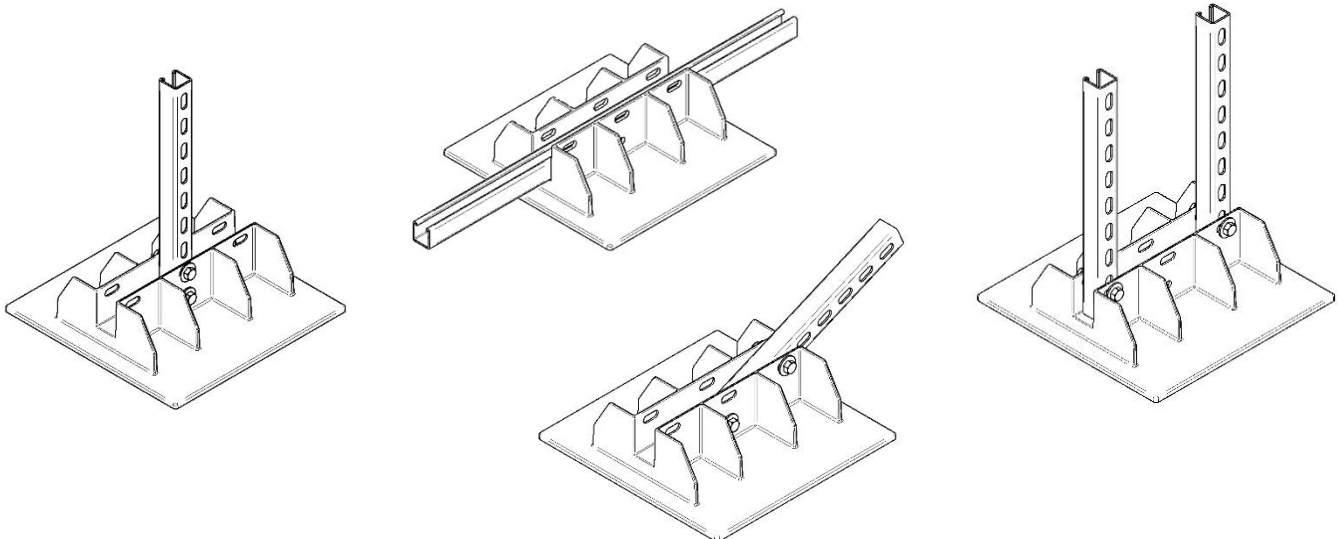

- UV resistant **material**
- Use to support
 - Piping
 - Ducts
 - Strut frames
 - Condensing units
 - Solar panels
 - Signage
- Ready for strut **attachment** – horizontal, vertical, or angled
- Low profile at less than 4.5" tall
- Galvanized hardware included

BlueBase by HardGard

BlueBase by HardGard

BlueBase Specifications

- Reinforced polypropylene construction
- Galvanized steel hardware
- 16" X 16" foot print
- 500 pound weight limit
- 1/4" rubber roof protection pad sold separate